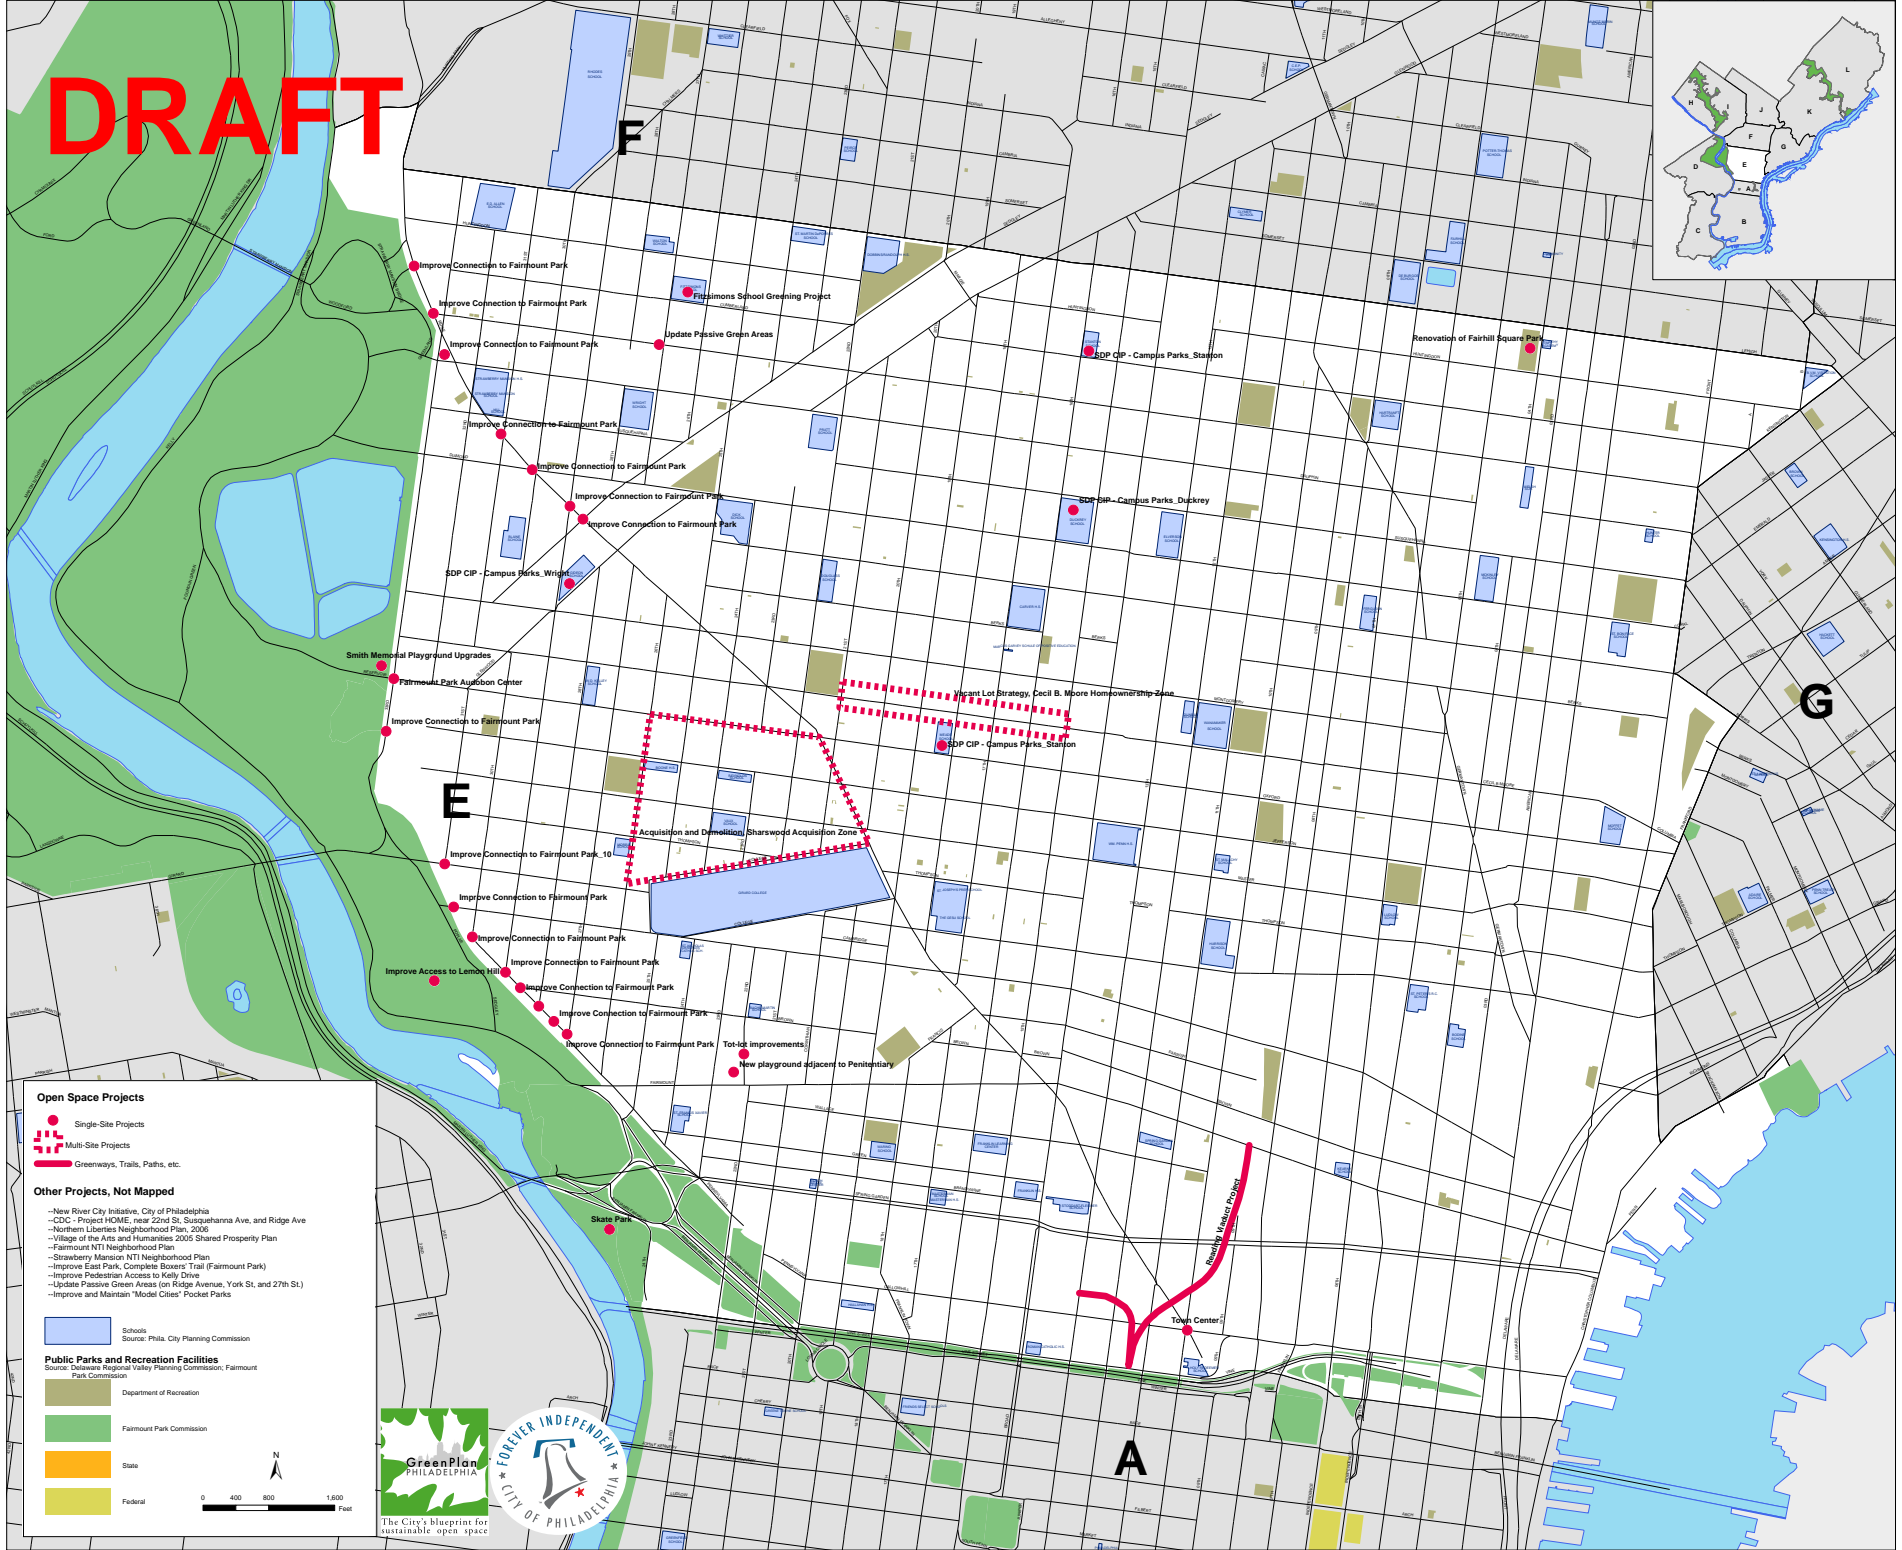

PAS E -- Existing and Planned Open Space Projects

DRAFT

Open Space Projects

- Single-Site Projects
- Multi-Site Projects
- Greenways, Trails, Paths, etc.

Other Projects, Not Mapped

Schools
Source: Phila. City Planning Commission

- Department of Recreation
- Fairmount Park Commission
- State
- Federal

G

A

F

E